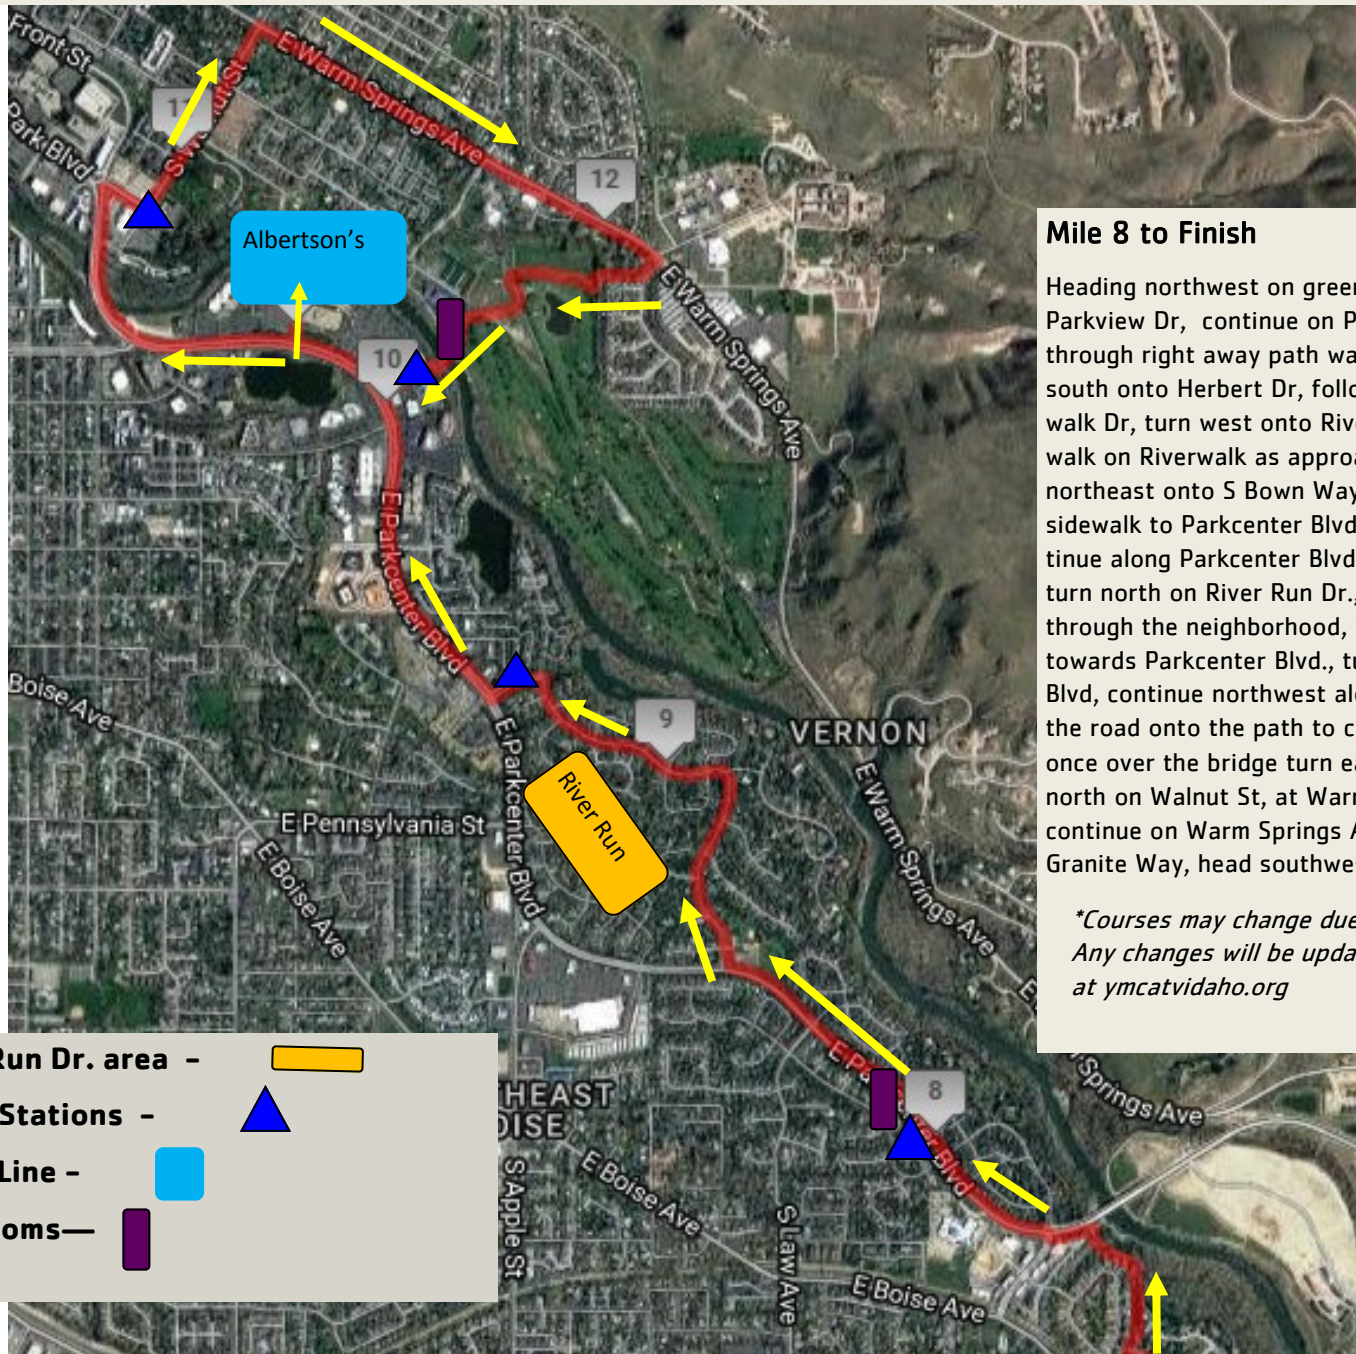

Famous Idaho Potato Marathon Half Marathon Course

Famous Idaho Potato Marathon Half Marathon Course

Mile 8 to Finish

Heading northwest on greenbelt path, turn north on Parkview Dr, continue on Parkview Dr, run straight through right away path way onto E Herbert Dr. Turn south onto Herbert Dr, follow Herbert Dr to E Riverwalk Dr, turn west onto Riverwalk Dr. Enter onto sidewalk on Riverwalk as approaching S Bown Way. turn northeast onto S Bown Way on the sidewalk. Use sidewalk to Parkcenter Blvd, cross at crosswalk, continue along Parkcenter Blvd on path heading west, turn north on River Run Dr., continue on River Run Dr through the neighborhood, turn west on River Run Dr towards Parkcenter Blvd., turn north onto Parkcenter Blvd, continue northwest along Parkcenter Blvd, exit the road onto the path to cross Parkcenter Bridge, once over the bridge turn east on Park Blvd, then turn north on Walnut St, at Warm Spring Ave turn east, continue on Warm Springs Ave, enter pathway at Granite Way, head southwest on path, slightly turning

**Courses may change due to flooding in the area. Any changes will be updated as soon as possible at ymcatvidaho.org*

- River Run Dr. area - 
- Water Stations - 
- Finish Line - 
- Restrooms - 