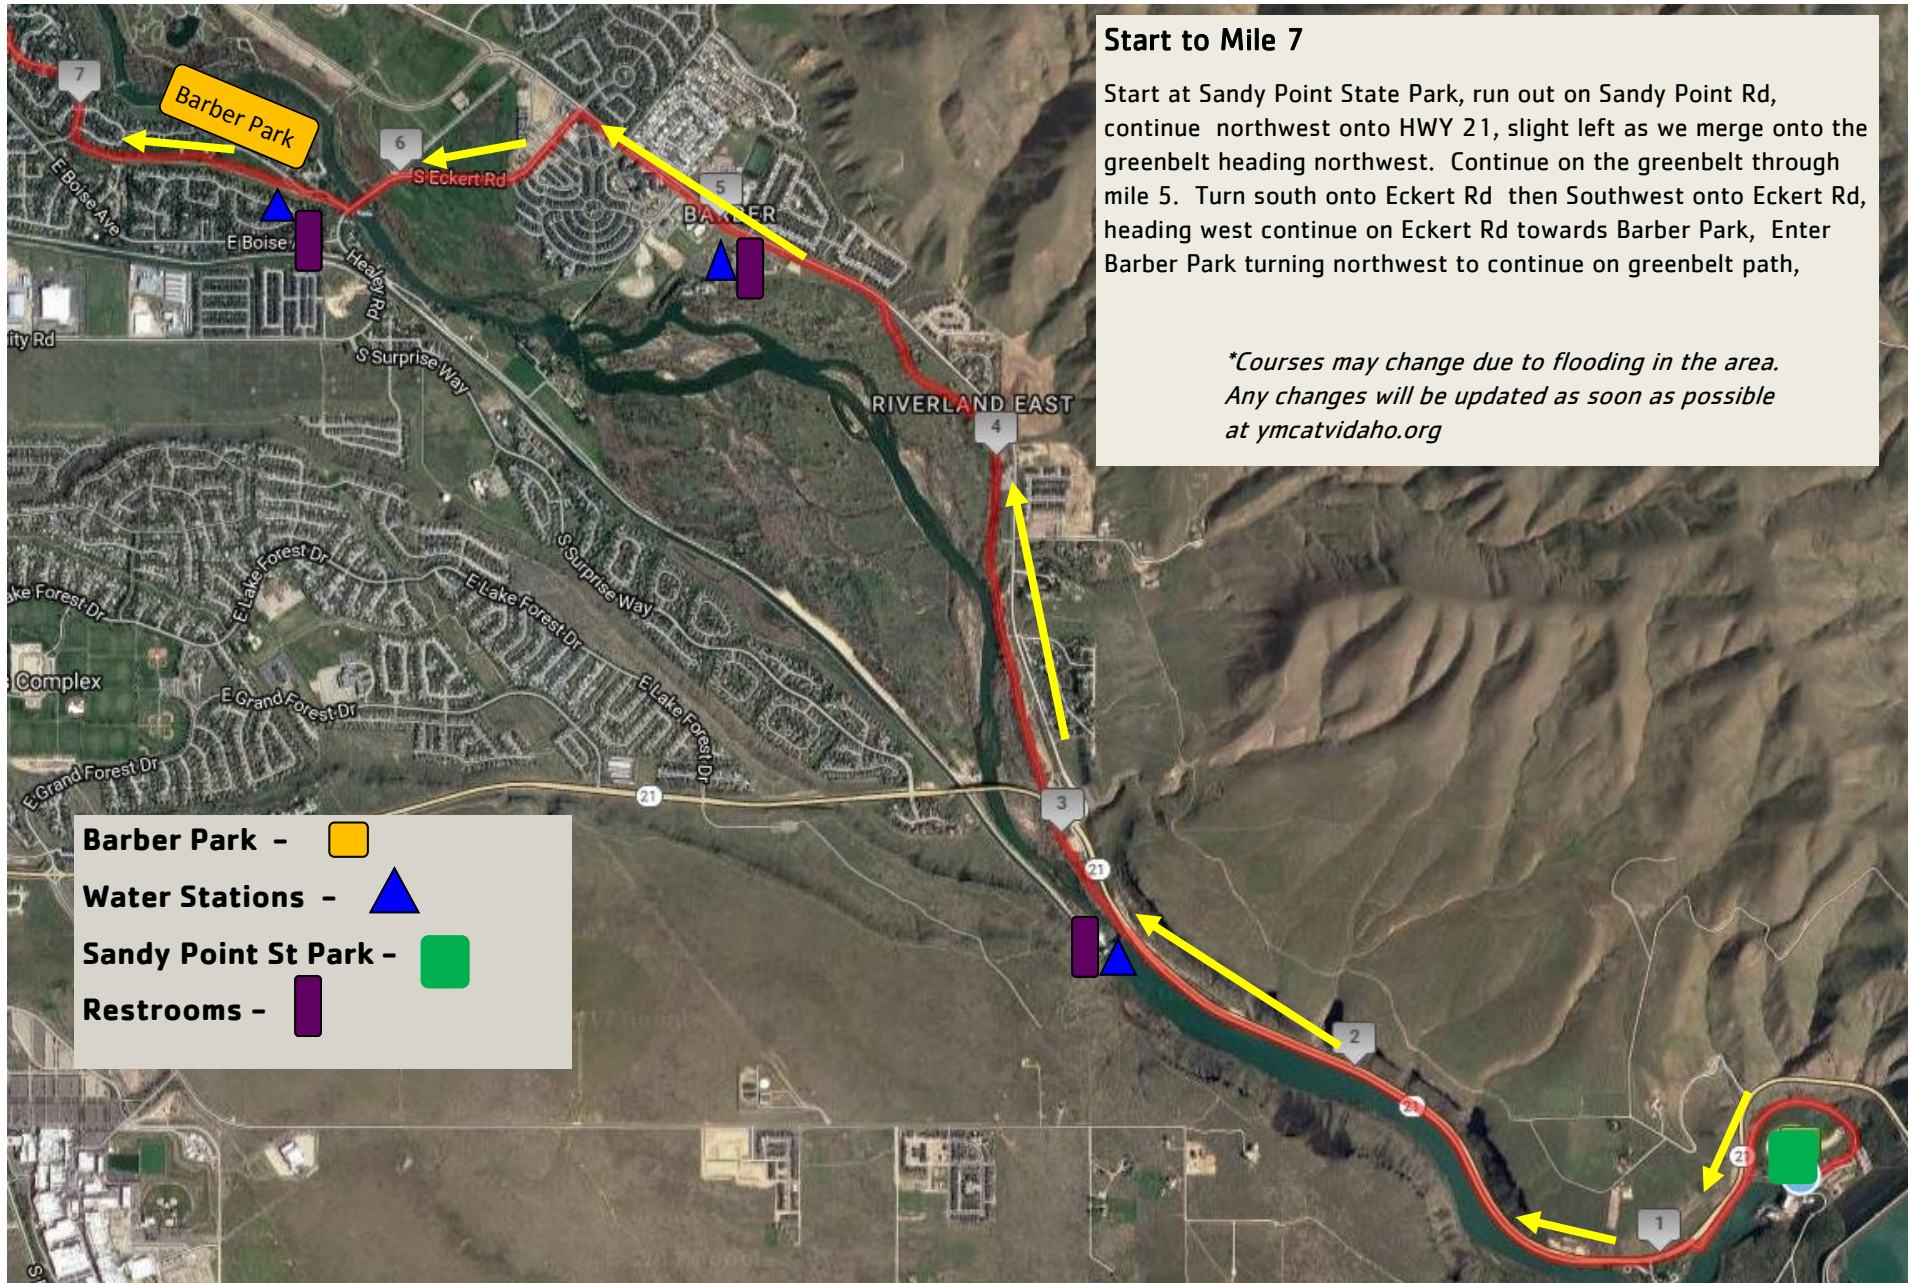

Famous Idaho Potato Marathon Half Marathon Course

Famous Idaho Potato Marathon Half Marathon Course

Mile 8 to Finish

Heading northwest on greenbelt path, turn north on Parkview Dr, continue on Parkview Dr, run straight through right away path way onto E Herbert Dr. Turn south onto Herbert Dr, follow Herbert Dr to E Riverwalk Dr, turn west onto Riverwalk Dr. Enter onto sidewalk on Riverwalk as approaching S Bown Way. turn northeast onto S Bown Way on the sidewalk. Use sidewalk to Parkcenter Blvd, cross at crosswalk, continue along Parkcenter Blvd on path heading west, turn north on River Run Dr., continue on River Run Dr through the neighborhood, turn west on River Run Dr towards Parkcenter Blvd., turn north onto Parkcenter Blvd, continue northwest along Parkcenter Blvd, exit the road onto the path to cross Parkcenter Bridge, once over the bridge turn east on Park Blvd, then turn north on Walnut St, at Warm Spring Ave turn east, continue on Warm Springs Ave, enter pathway at Granite Way, head southwest on path, slightly turning

**Courses may change due to flooding in the area. Any changes will be updated as soon as possible at ymcatvidaho.org*

- River Run Dr. area - 
- Water Stations - 
- Finish Line - 
- Restrooms - 