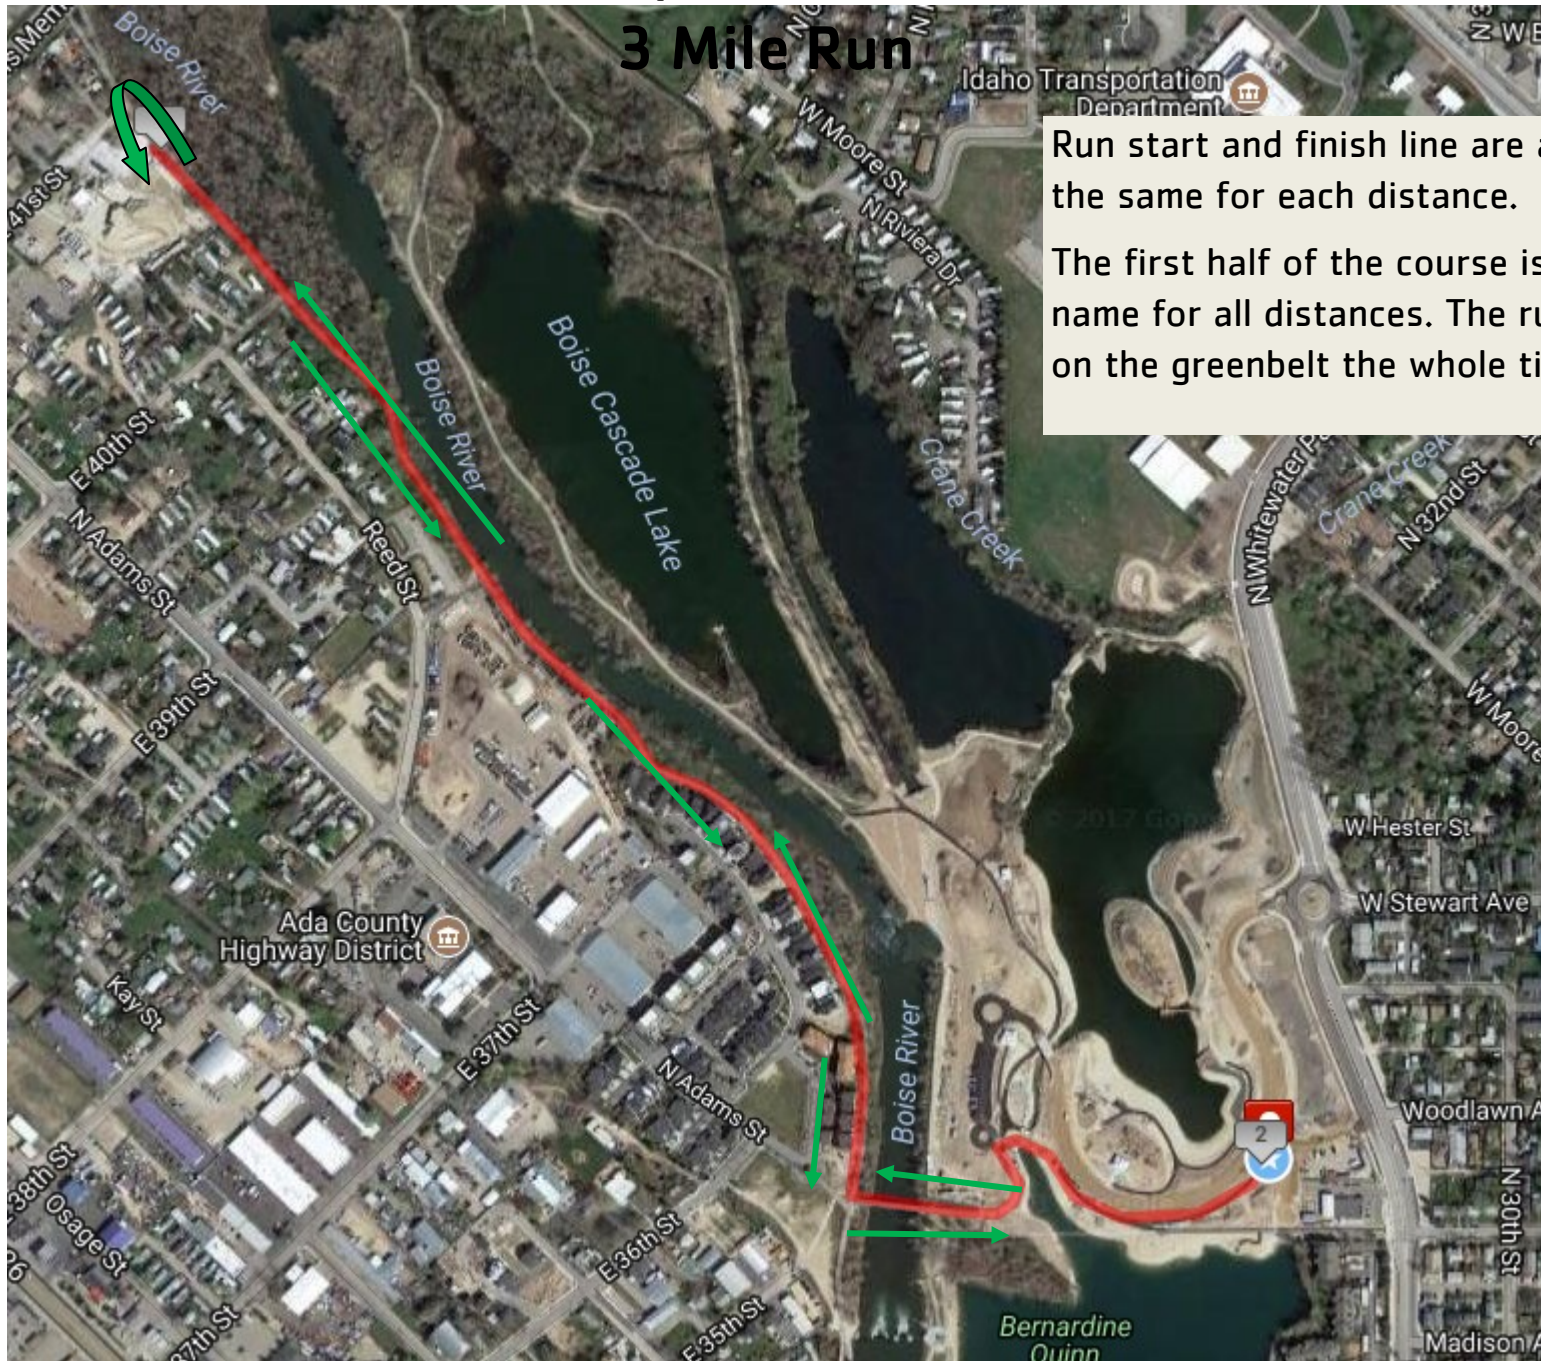

Y Not Tri Super Sprint Run Course

1 Mile Run

Y Not Tri Sprint Run Course

3 Mile Run

Run start and finish line are all the same for each distance.

The first half of the course is the name for all distances. The run is on the greenbelt the whole time.

Y Not Tri Sprint Run Course

3 Mile Run

Run start and finish line are all the same for each distance.

The first half of the course is the name for all distances. The run is on the greenbelt the whole time.