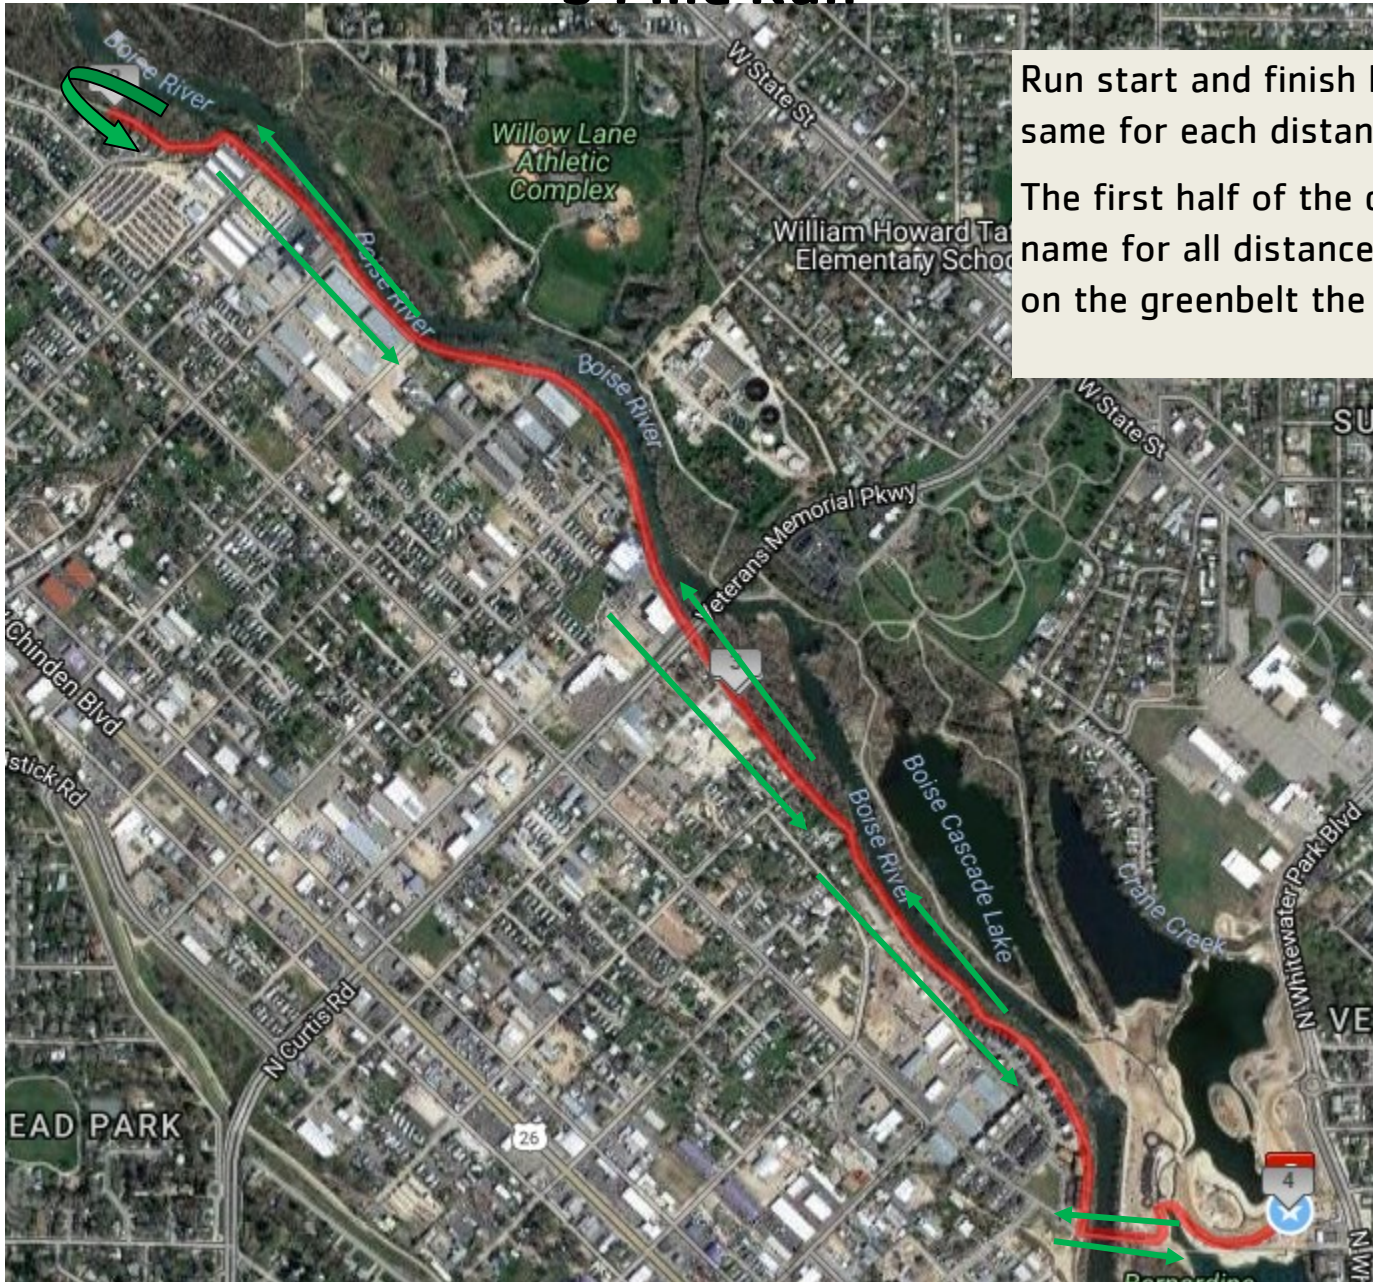

Y Not Tri Super Sprint Run Course

1 Mile Run

Y Not Tri Sprint Run Course

3 Mile Run

Run start and finish line are all the same for each distance.

The first half of the course is the name for all distances. The run is on the greenbelt the whole time.

Y Not Tri Sprint Run Course

3 Mile Run

Run start and finish line are all the same for each distance.

The first half of the course is the name for all distances. The run is on the greenbelt the whole time.