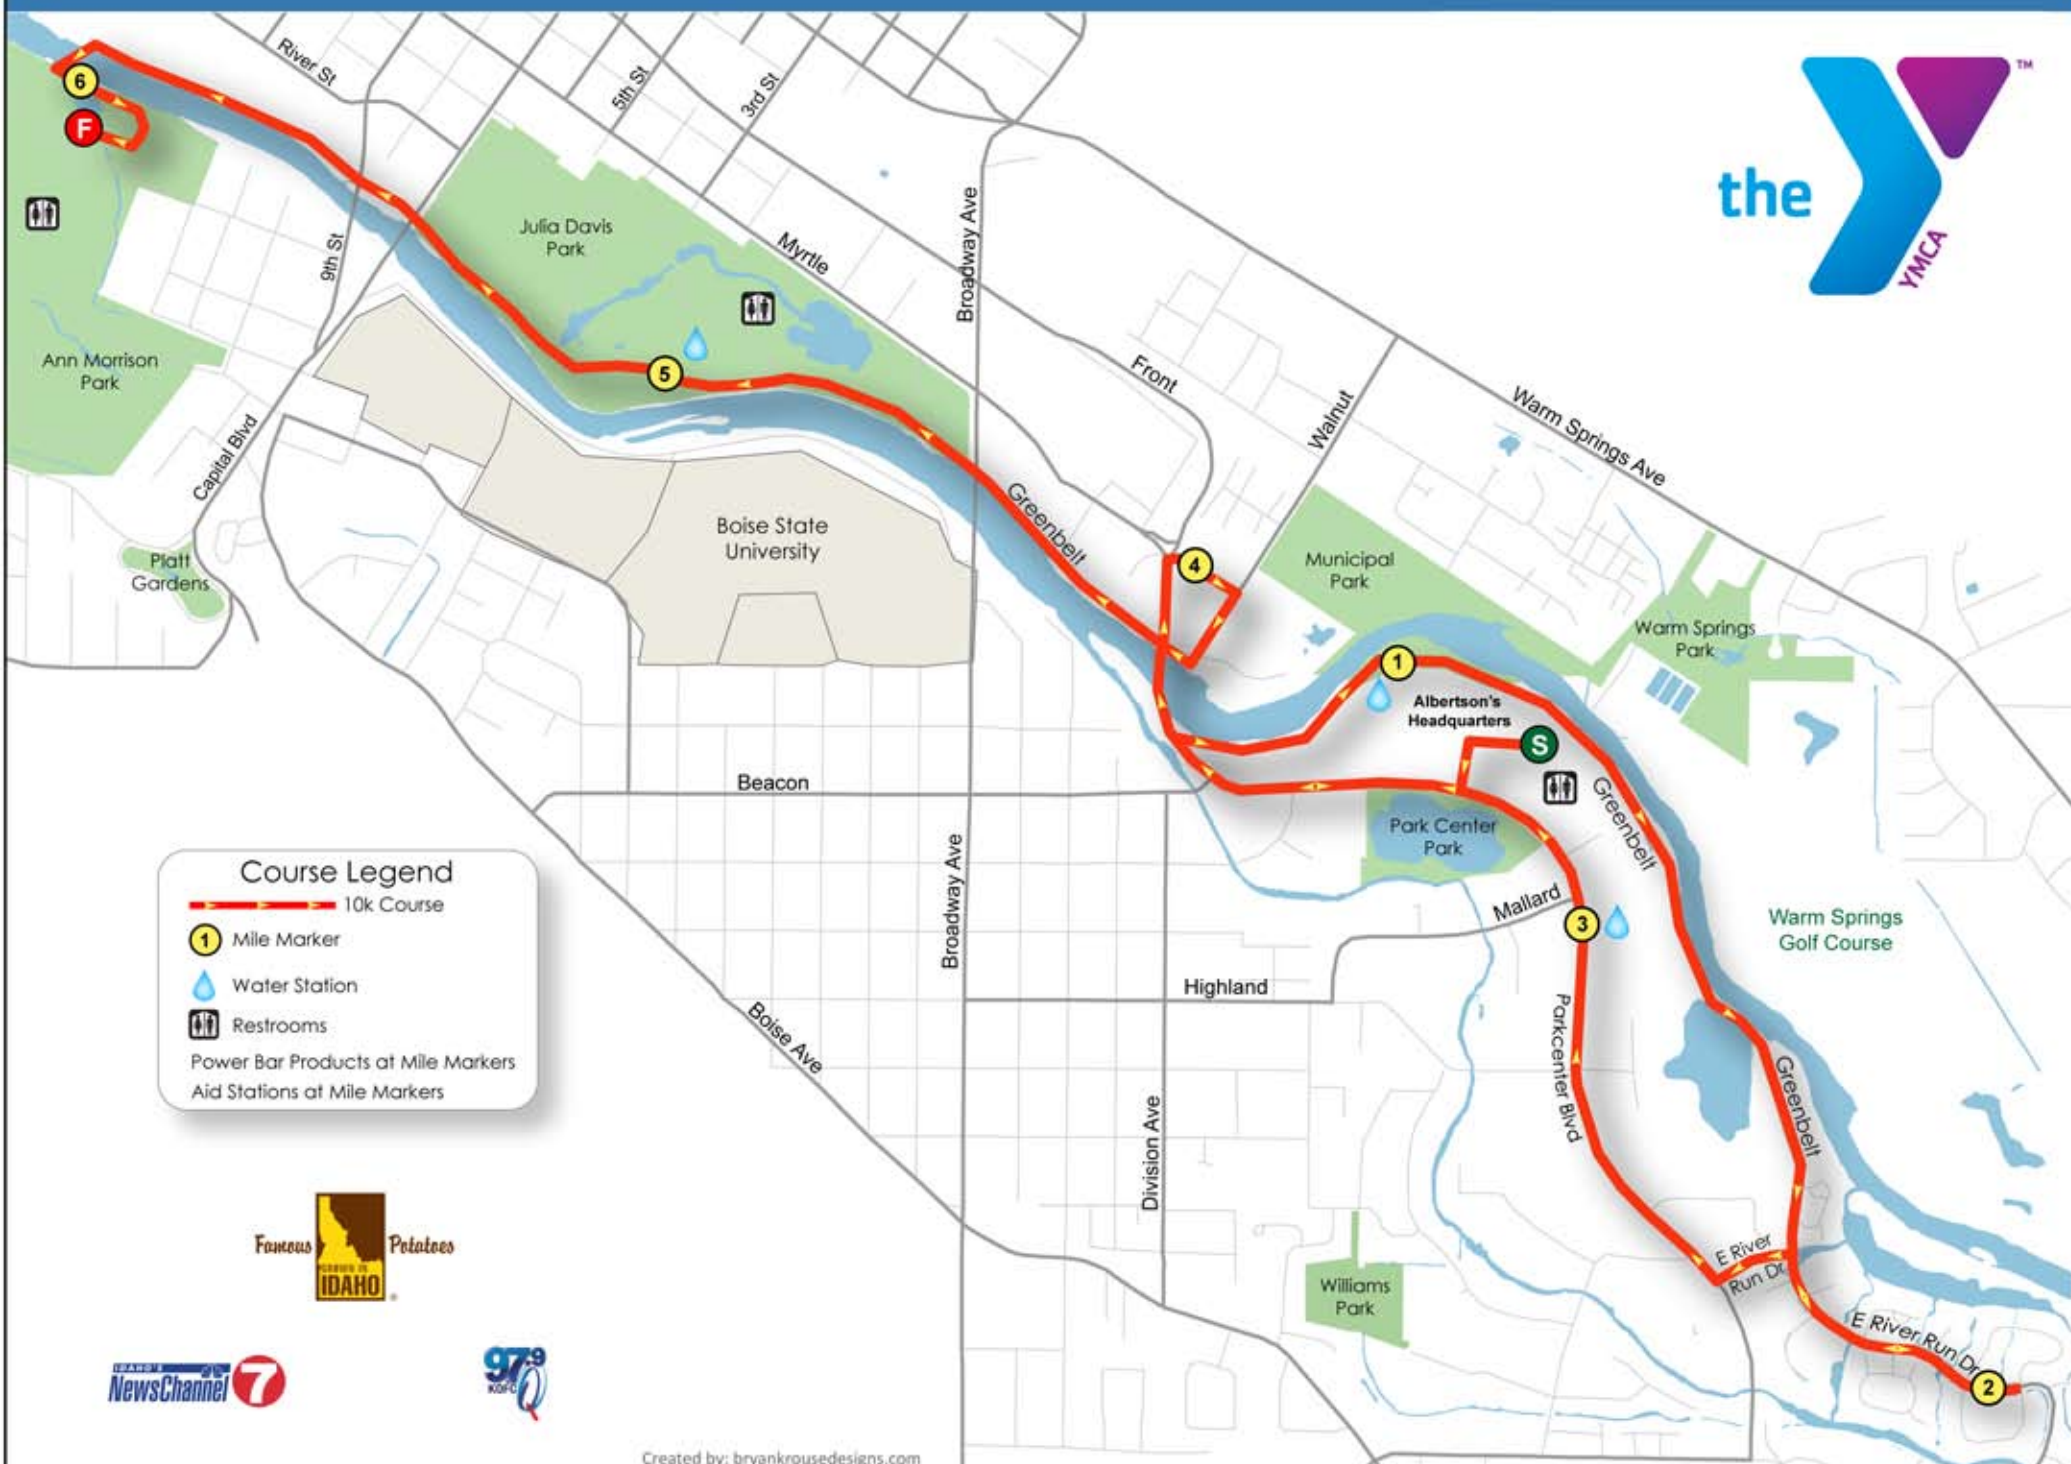

FAMOUS POTATO MARATHON

10K COURSE MAP

Course Legend

- 10k Course
- Mile Marker
- Water Station
- Restrooms
- Power Bar Products at Mile Markers
- Aid Stations at Mile Markers