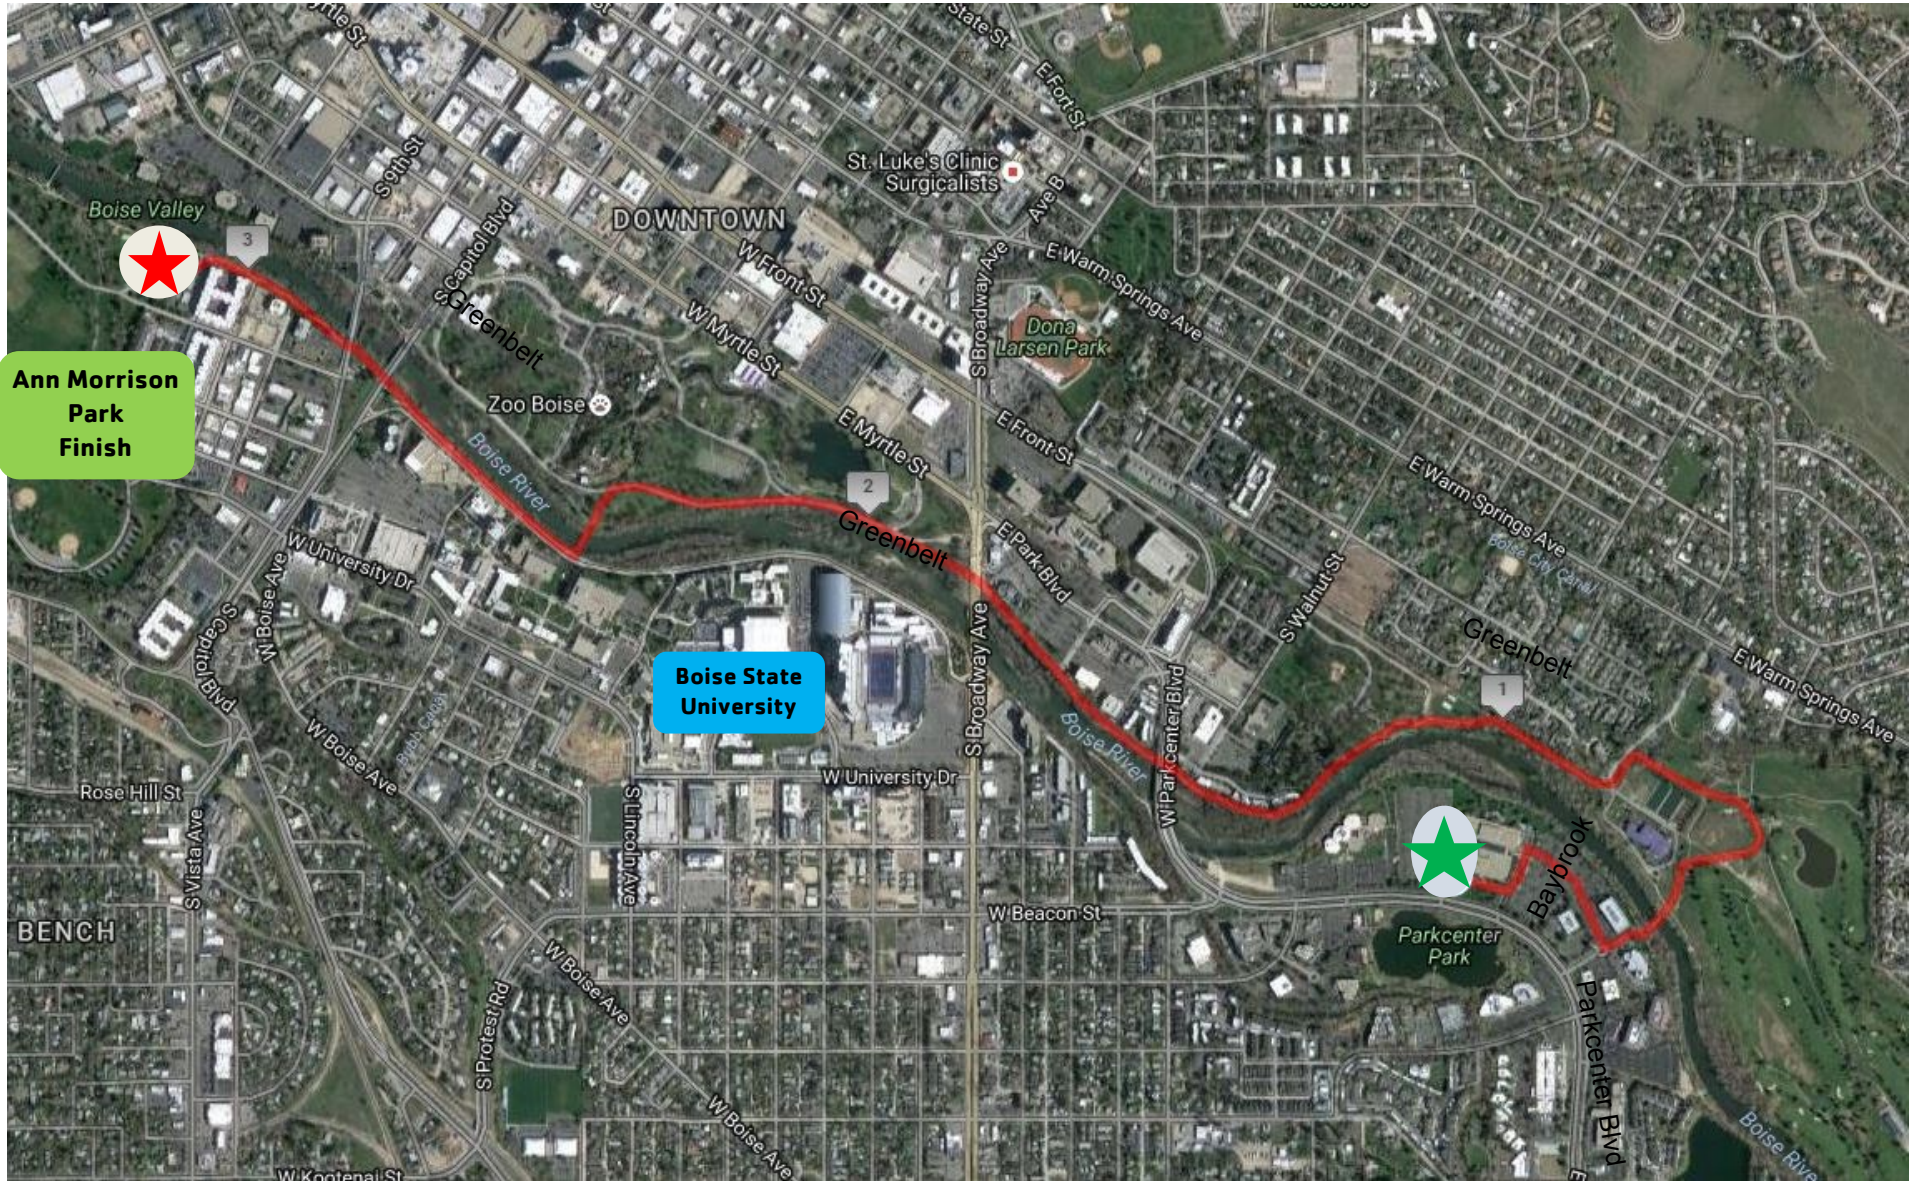

Barber to Boise 5k

Barber To Boise 5K Instructions

5K Starting information: Race starts at 9:00am

The 5K starts at the Albertson's Headquarters off of Parkcenter Blvd. We suggest that you park at the finish line at Ann Morrison Park and take a shuttle to the starting line. Bib numbers will be available at the start line at 8:00am.

5K Shuttles: Shuttles will pick up at Royal Blvd & Lusk St and take you to the 5K start. Shuttles will start running at 7:30am. The last shuttle will leave Royal Blvd & Lusk St at 8:30am.

Parking Options at the finish line:

You can park in Ann Morrison Park, the 917 Lusk Building paved and dirt lot, and the BSU Health Sciences Lot on the west side of Capitol Blvd. Parking is free for participants. When parking in the lot remember your space number then proceed to a pay kiosk. Again remember your space number and select “**Barber to Boise**” on the screen. The kiosks will walk you through step by step.

There is no transportation provided back to the starting lines

Thank you to our Sponsors and community partners: