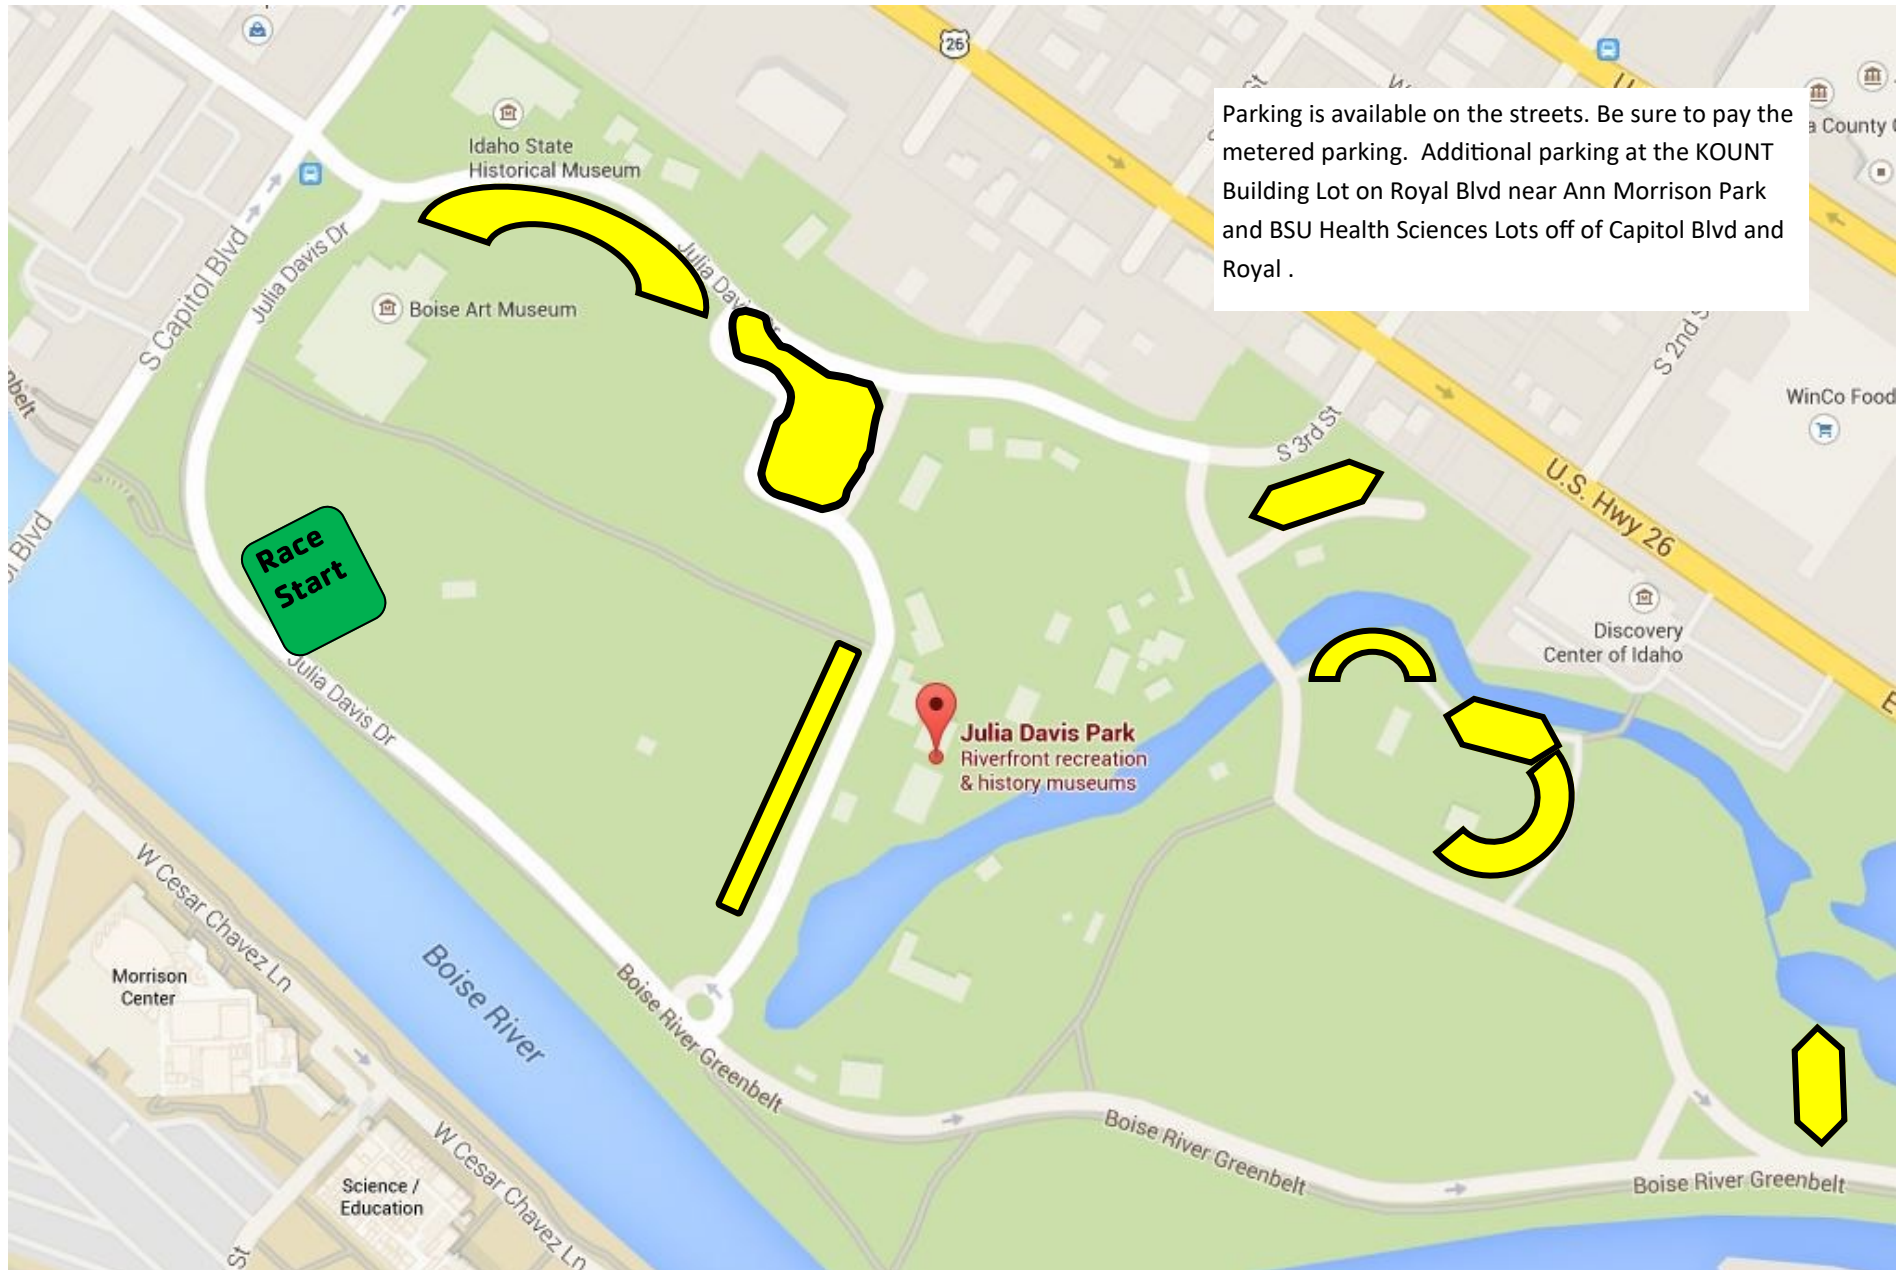

# St Patrick's Day Parking Map

There is limited parking available at Julia Davis Park. The yellow lots are available for participant parking.

# Additional Parking For YMCA St Patrick's Day Run