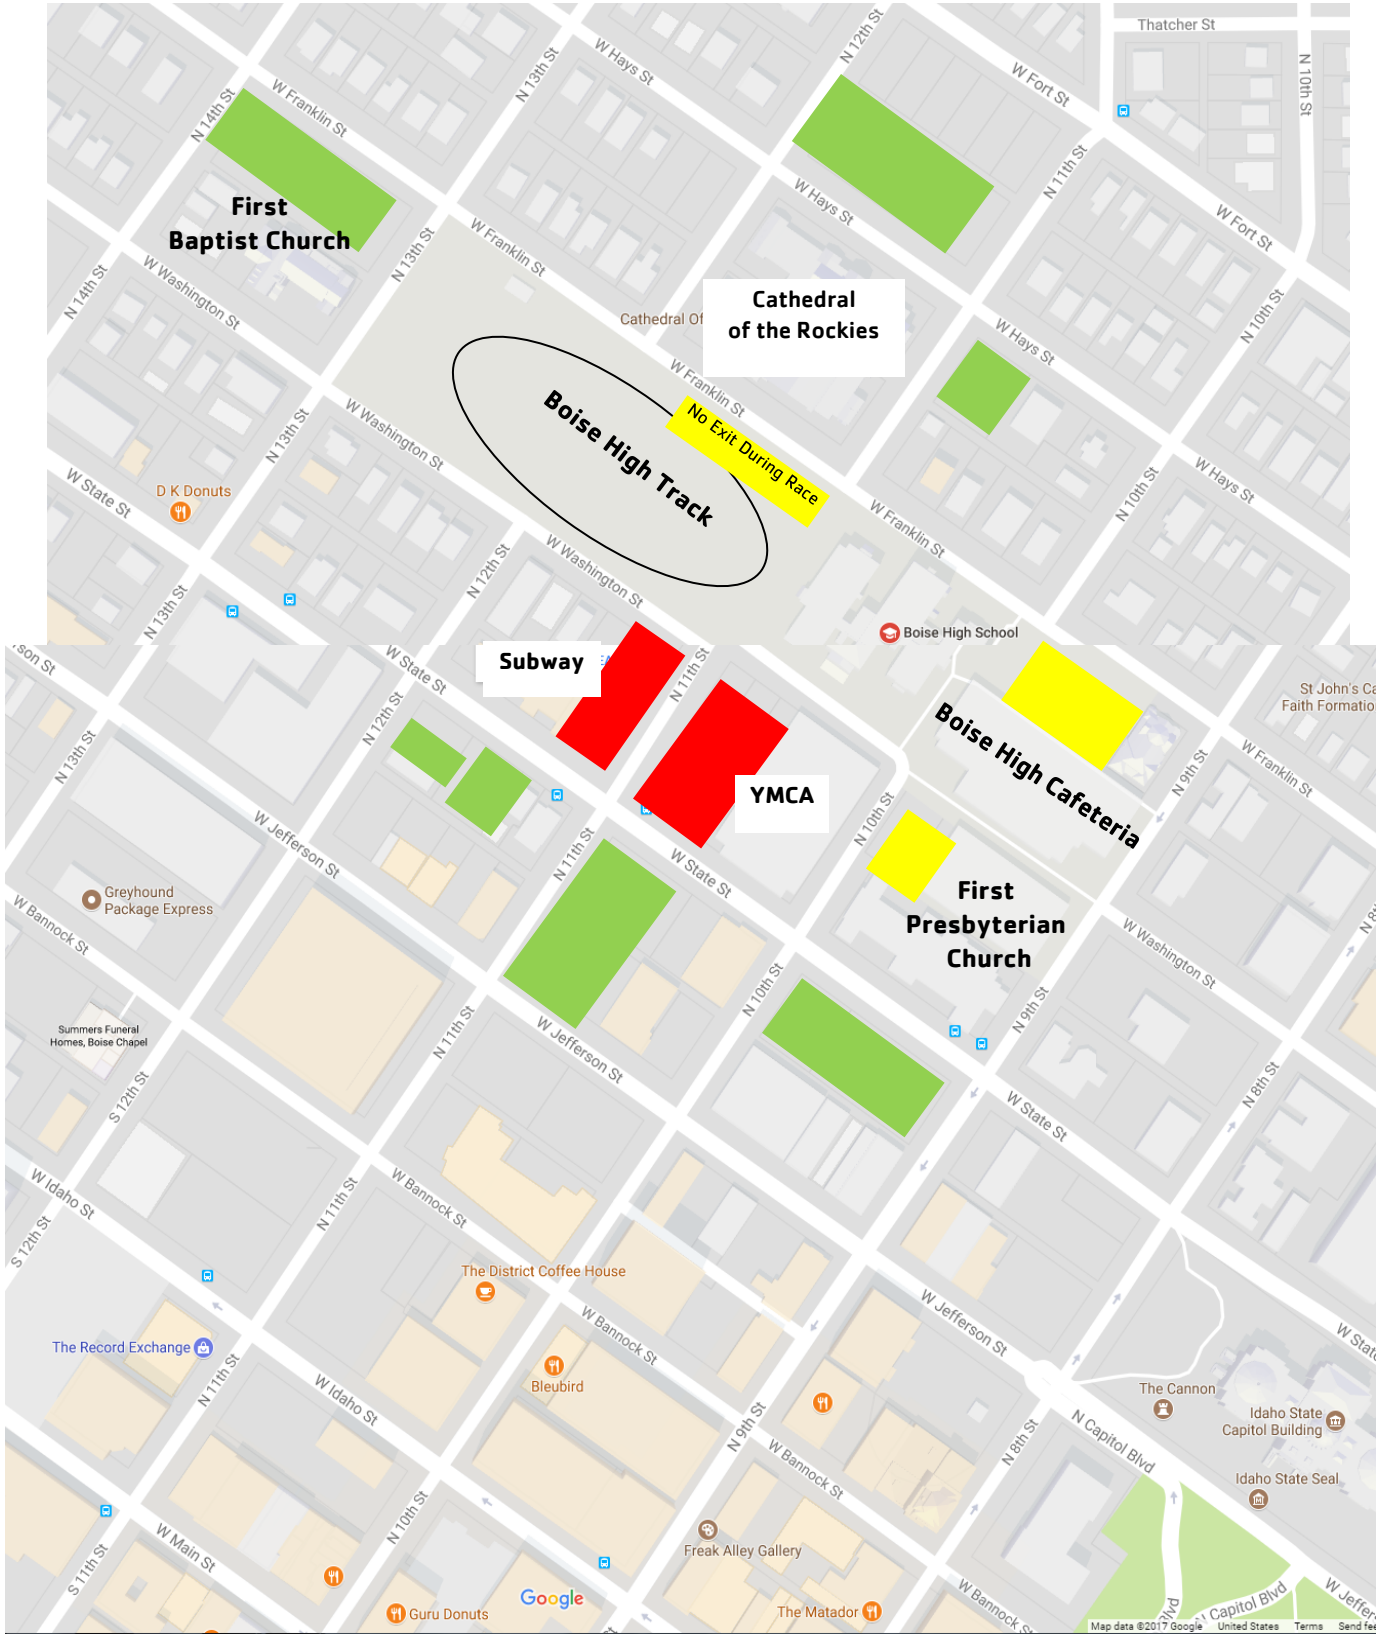

YMCA Christmas Run Parking Map

Please park in designated lots only
 The lots are available from 8am – 1pm on Saturday.

- Free Parking
- No Parking
- Volunteer Parking